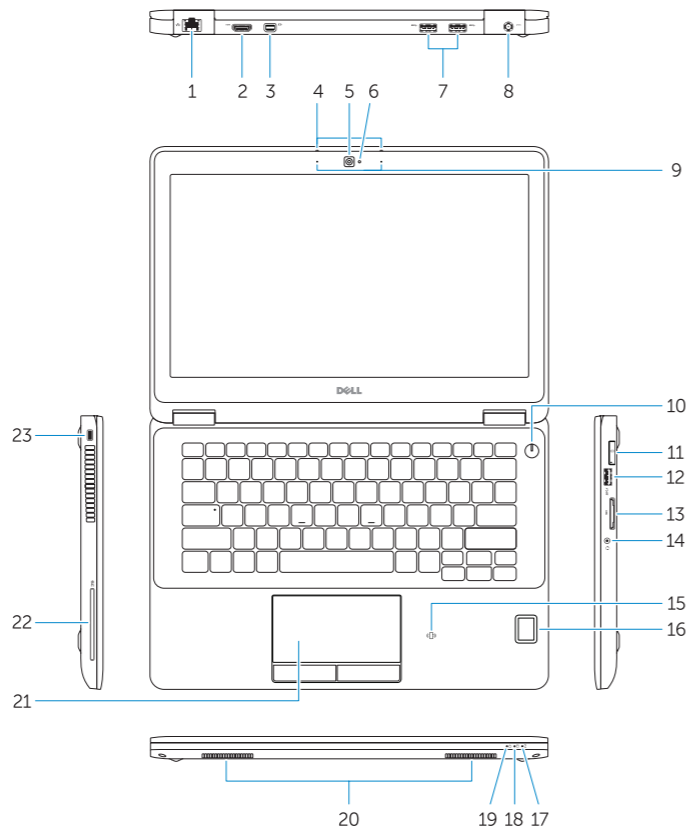

[Dell.com/regulatory_compliance](https://www.dell.com/regulatory_compliance)

P26S

P26S001

Latitude 12-7270/E7270

1. Network connector
2. HDMI connector
3. Mini DisplayPort
4. Microphones (only in touchscreen)
5. Camera
6. Camera-status light
7. USB 3.0 connectors (2)
8. Power connector
9. Microphones (only in non-touchscreen)
10. Power button
11. SIM port (optional)
12. USB 3.0 connector with PowerShare
13. Memory card reader
14. Headset connector
15. Contactless smart-card reader (optional)
16. Fingerprint reader (optional)
17. Battery-status light
18. Hard-drive activity light
19. Power-status light
20. Speakers
21. Touchpad
22. Smart card reader (optional)
23. Security-cable slot
24. Dock connector
25. Service-tag label